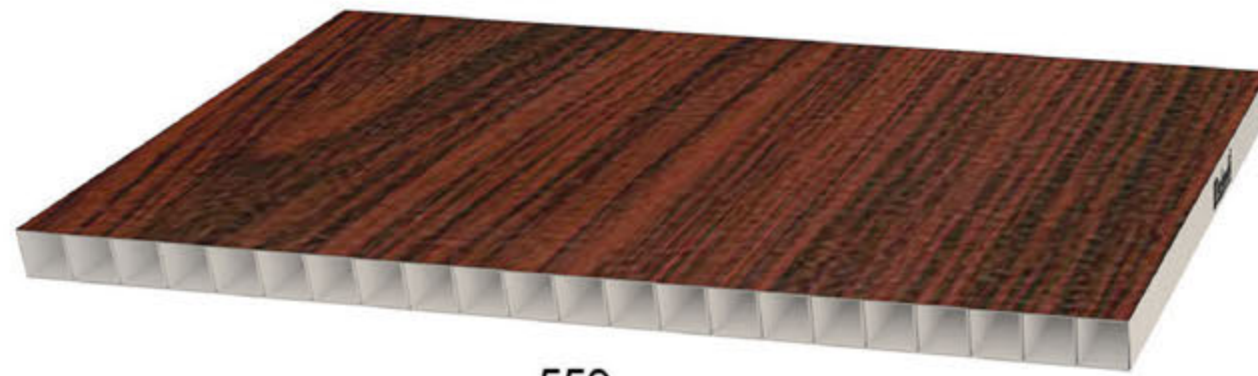

info@mehndipvc.com

www.mehndipvc.com

Our Interior Solutions

making your vision a reality

152
22
Thickness - 22 mm
Width - 152 mm

300
10
Thickness - 10 mm
Width - 300 mm

559
20
Thickness - 20 mm
Width - 559 mm