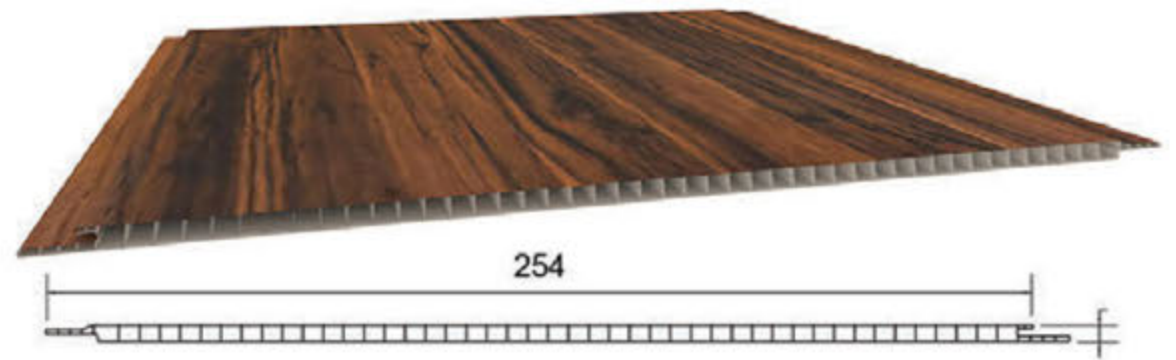

254
6
Thickness - 6 mm
Width - 254 mm

WALL PROOF

ECO-FRIENDLY

COST EFFECTIVE

TERMITE PROOF

WATER PROOF

LIGHT WEIGHT

FIRE RESISTANT

DURABLE

EASY INSTALLATION